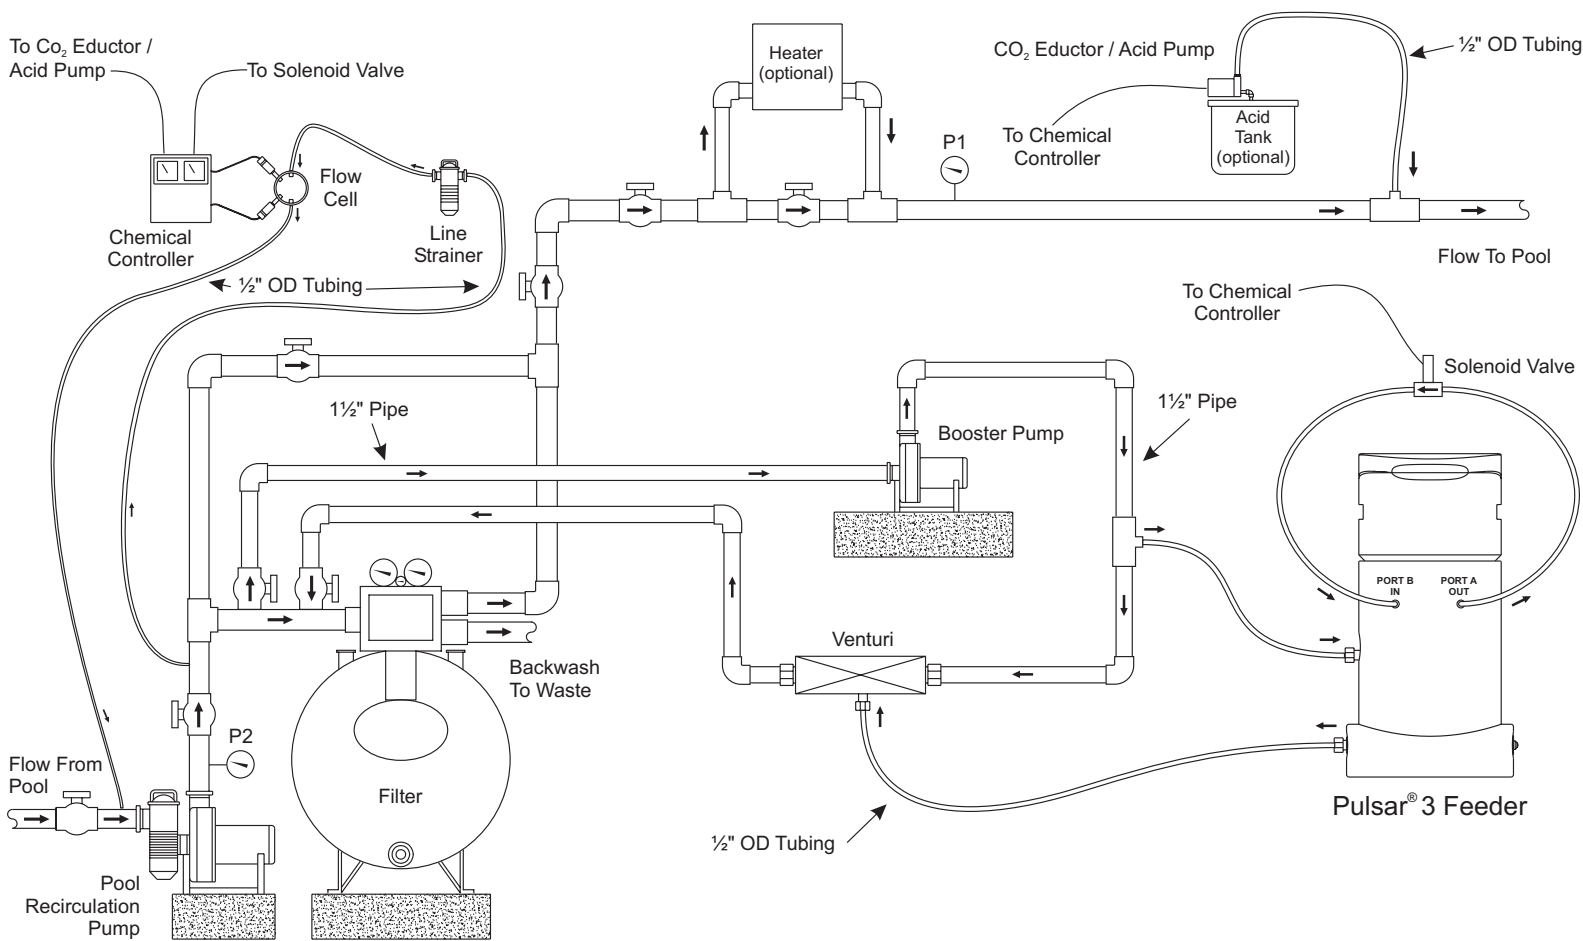

Pulsar<sup>®</sup> 3 Installation Schematic Layout  
 3/4 HP Pump & Venturi Installation 09-22-06  
 Standard Installation

Commercial Pool Products

Pulsar<sup>®</sup> 3 Installation

P3SS

Pulsar<sup>®</sup> 3 Installation Schematic Layout  
 3/4 HP Pump & Venturi Installation 09-22-06  
 Optional Acid Feed

Commercial Pool Products

Pulsar<sup>®</sup> 3 Installation

P3SSA

**Pulsar<sup>®</sup> 3 Installation Schematic Layout**  
**3/4 HP Pump & Venturi Installation 09-22-06**  
**Optional Pre-Filter Installation**