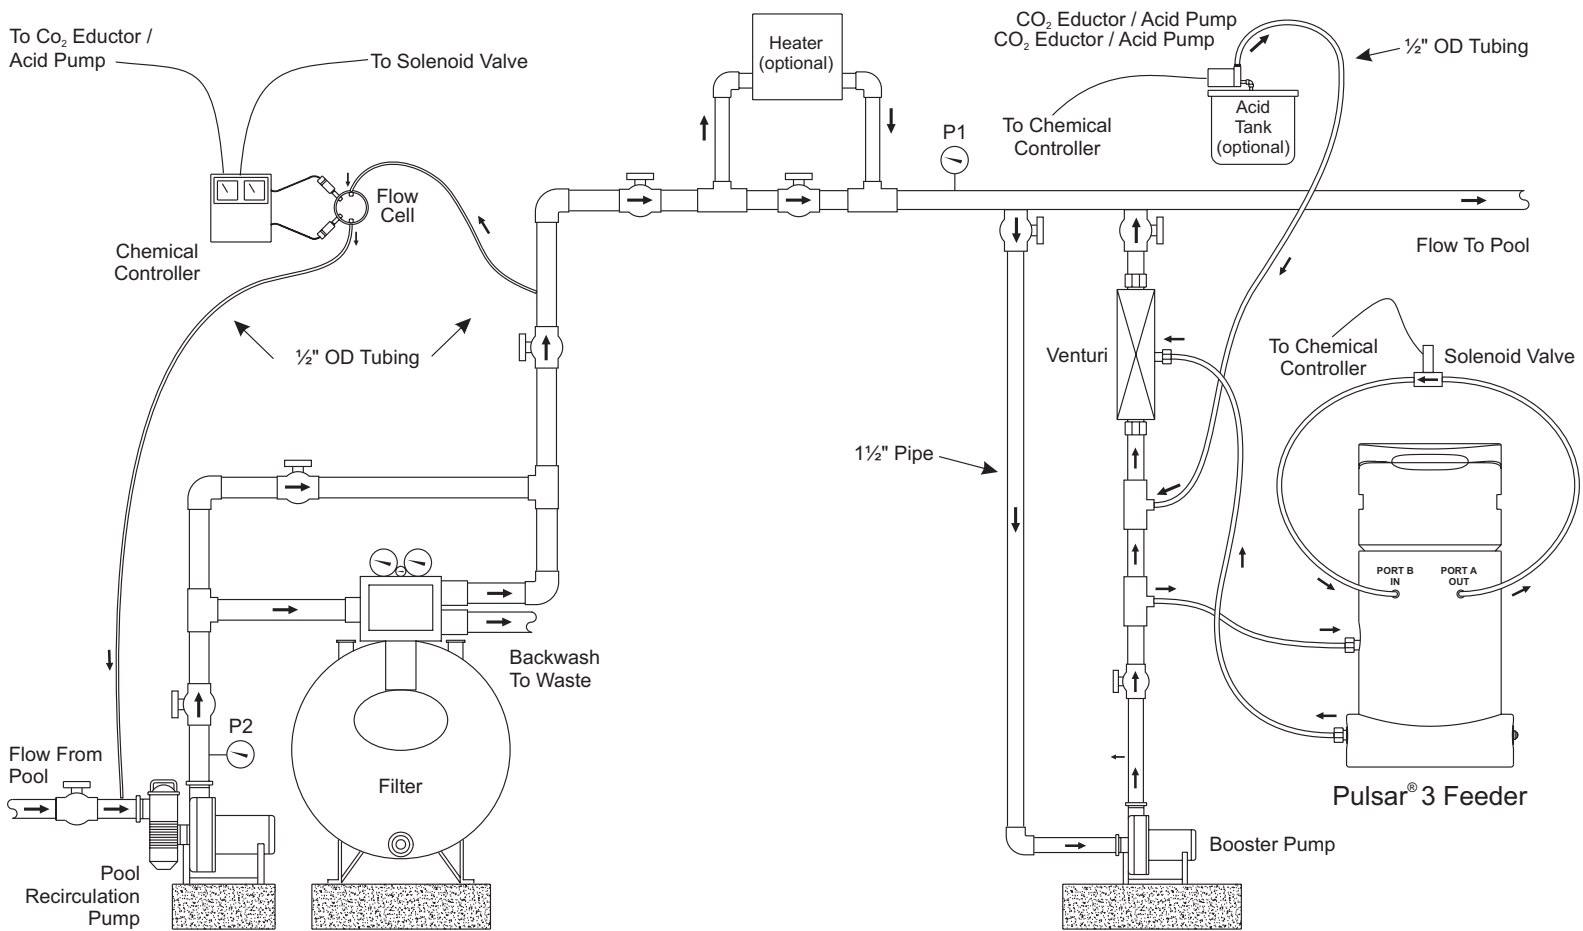

Pulsar<sup>®</sup> 3 Installation Schematic Layout  
 3/4 HP Pump & Venturi Installation 09-22-06  
 Standard Installation

Commercial Pool Products

Pulsar<sup>®</sup> 3 Installation

P3SS

Pulsar<sup>®</sup> 3 Installation Schematic Layout  
 3/4 HP Pump & Venturi Installation 09-22-06  
 Optional Acid Feed

Commercial Pool Products

Pulsar<sup>®</sup> 3 Installation

P3SSA

**Pulsar<sup>®</sup> 3 Installation Schematic Layout**  
**3/4 HP Pump & Venturi Installation 09-22-06**  
**Optional Pre-Filter Installation**