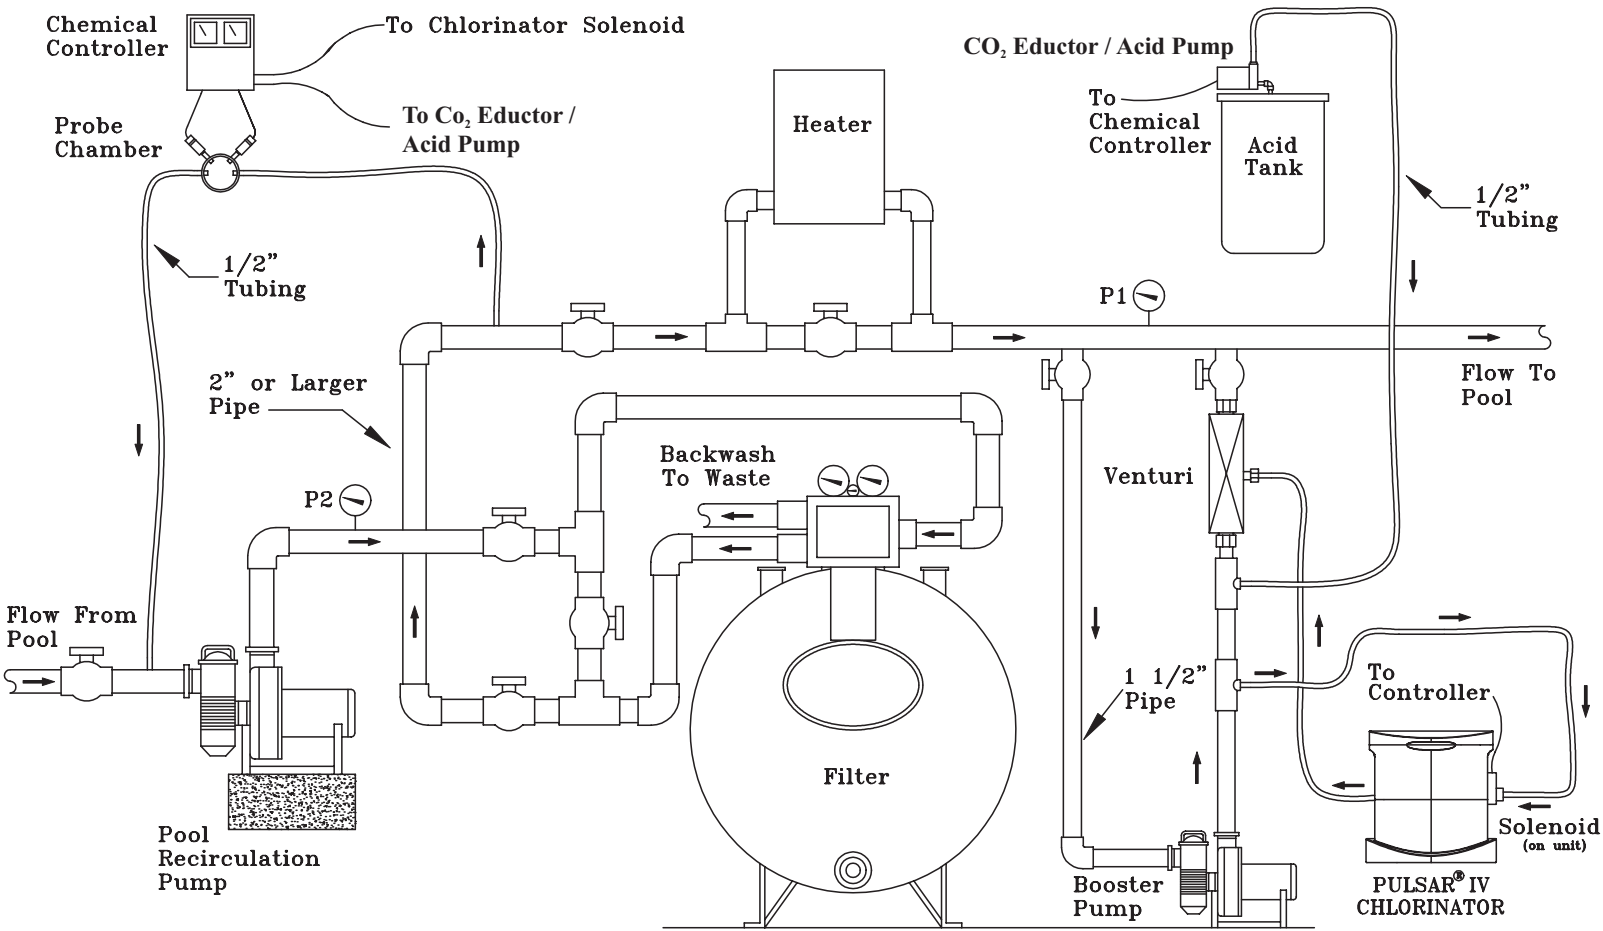

PULSAR[®] IV Installation Schematic Layout
 1 HP Pump & Venturi Installation 09/06
 Standard Installation

Arch
 Chemicals,
 Inc.

Commercial Pool Products

PULSAR[®] IV Installation

P4SS

PULSAR® IV Installation Schematic Layout
 1 HP Pump & Venturi Installation 09/06
 Optional Acid Feed

Arch
 Chemicals,
 Inc.

Commercial Pool Products

PULSAR® IV Installation | P4SSA